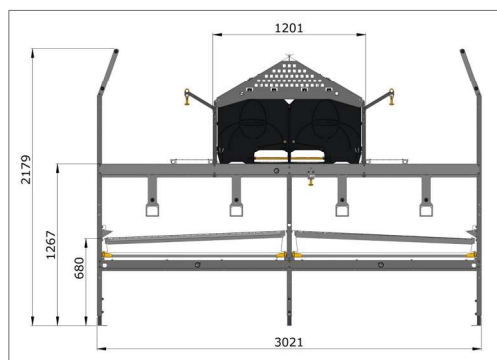

## FACTS

- System area:**  
2,94 m<sup>2</sup> per running meter
- Nest area:**  
1,143 m<sup>2</sup> per running meter
- Feed trough:**  
Up to 4 meters per running meter
- Perches:**  
Up to 15 perches per row