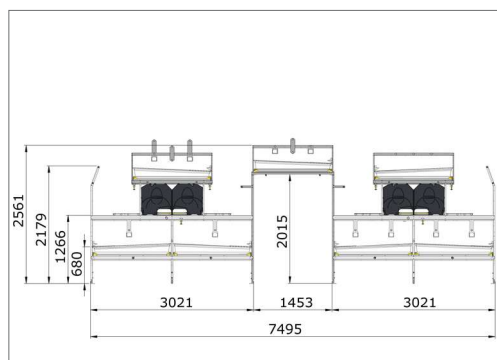

AVIARY SYSTEMS COMBO PLUS

COMBO THE MODULAR AVIARY SYSTEM

FACTS

- System area:**
10,25 m² per running meter
- Nest area:**
2,286 m² per running meter
- Feed trough:**
Up to 10 meters per running meter
- Perches:**
Up to 48 perches per row

The Combo Plus is suitable for houses where more space is needed.

The Combo Plus is all about optimizing the space in the houses without compromising the Combos many advantages such as openness, freedom of movement, accessibility and unobstructed view.